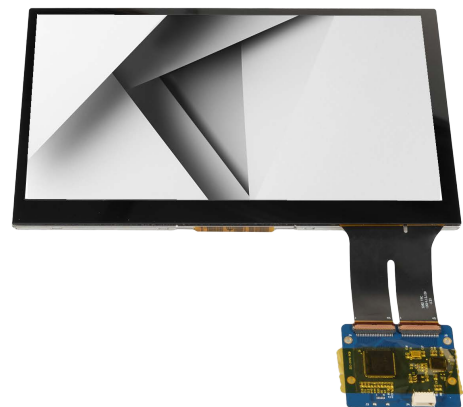

Visit our website

www.keyfuture.com

KIT 7"

Essential design and well industrialized

7" open frame monitor integrated with LVDS video signal adapter board and 1.4 mm capacitive touch.

| FEATURE HIGHLIGHTS

Touch monitor 7"

Interfaces LVDS

Op.Temp. -10° +70°C

Brightness 300 cd/m2

| TECHNICAL FEATURES

Size	7"
Brightness	300 cd/m2
Resolution	1024x600
Viewing Angle	70/75/75/75
Video I/F	LVDS
Op. Temp.	-10° +70°C
Touch technology	pCAP 1,4 mm
Touch I/F	USB
Voltage-IN	12V