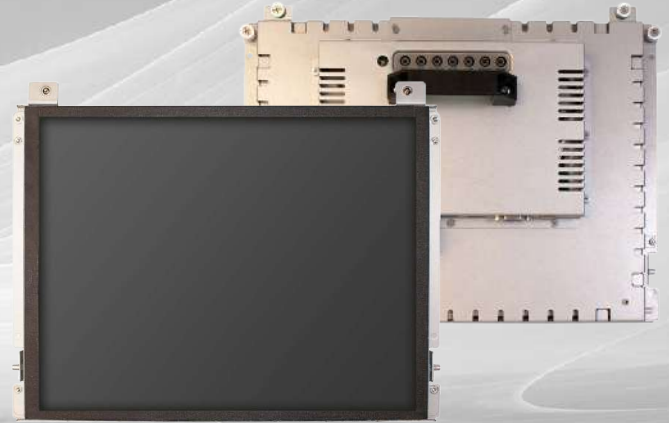

Follow us

Visit our website

www.keyfuture.com

Monitor 15" Outdoor

Essential design and well industrialized

15" industrial monitor, robust with a quick mounting system. Designed to be paired with another monitor of the same size, featuring high brightness and a privacy filter. Versatile use, including digital signage or as a medium for advertising, functional for the final application. Video interfaces VGA, HDMI, and DP offer extensive connectivity options to video sources.

FEATURE HIGHLIGHTS

Touch monitor 15"

Optional additional sensors - brightness/
temperature/vibration/proximity;

Remote control via USB-B

Monitor 15" Outdoor

INTENDED USE

MONEY MANAGEMENT MACHINE

MONEY DEPOSIT MACHINES

ATM

INDUSTRIAL AUTOMATION

TICKET VENDING MACHINE (TVM)

PETROL PUMP AND O.P.T

POSTAL LOCKERS

RETAIL

TECHNICAL FEATURES

Size	15"
Brightness	500 cd/m2
Resolution	1024*768
Viewing Angle	89/89/89/89
Video I/F	VGA-HDMI-DP
Op. Temp.	30° +85°C
Touch technology	/
Touch I/F	/
Voltage-IN	12-24V