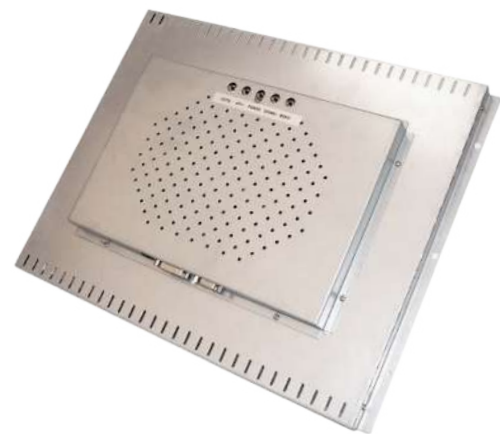

Follow us

Visit our website

www.keyfuture.com

Monitor 17" open frame

Essential design and well industrialized

17" open frame monitor, easy to implement within machinery thanks to side brackets and mounts. Without touch functionality, featuring VGA/DVI video interfaces and a DVI/HDMI adapter cable to make it adaptable to various applications.

FEATURE HIGHLIGHTS

Monitor 17"

Interfaces VGA/DVI

Op.Temp. -20° +70°

Brightness 350cd/m2

DVI-HDMI adapter cable

Monitor 17" open frame

INTENDED USE

TECHNICAL FEATURES

Size	17"
Brightness	350 cd/m2
Resolution	1280*1024
Viewing Angle	80/80/60/80
Video I/F	VGA-DVI
Op. Temp.	-20° +70°C
Touch technology	/
Touch I/F	/
Voltage-IN	12-24V

KF Srl Società Benefit
 Strada S. Anna, 88/D - 41122 - Modena - Italy
 Ph +39.059.313920 - Fax +39.059.313916
 info@keyfuture.com - www.keyfuture.com
 P.IVA/VAT IT02385320367