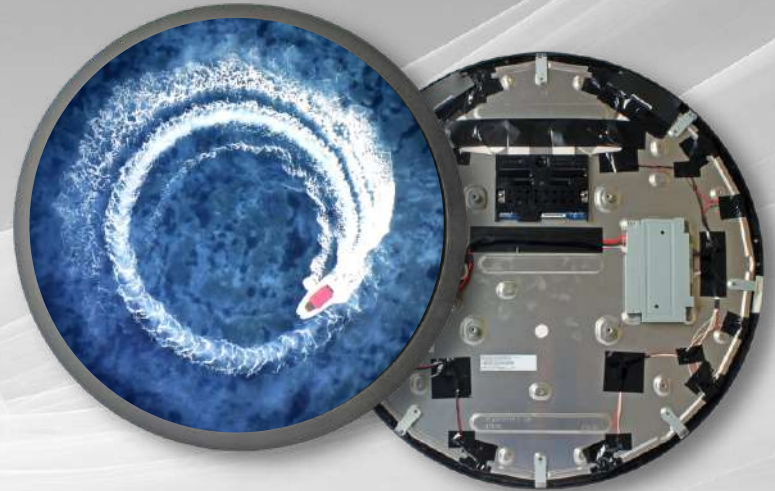

# Round TFT 23.6"

High Brightness & Innovative Round design

Industrial 23.6" monitor with **high brightness & an innovative round design**. Built with mat black metal shell, refined structure and with a sturdy fastening system all over the perimeter, with connections on the rear. High-end AD Board with HDMI/VGA/DP, USB-A for touch screen if requested.

## | FEATURE HIGHLIGHTS

23.6" TFT Monitor Edge LED back light

Interfaces VGA-HDMI-DP

Resolution 848 x 848px

Power Supply 24VDC

Brightness 700 cd/m2