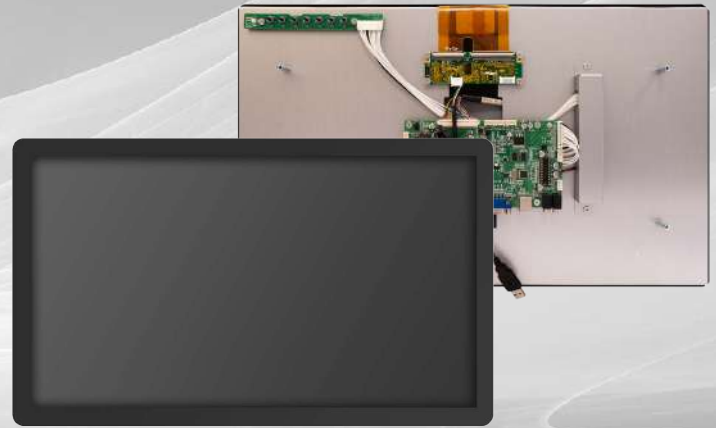

Follow us

Visit our website

www.keyfuture.com

Touch monitor 21.5" open frame

Essential design and well industrialized

21.5" open frame monitor, with 2mm touch bonded to the TFT, without a back cover for integration into the customer's machine. The Anti-Glare treatment allows for better light distribution and improved screen visibility. Equipped with HDMI/VGA/DP video interfaces, remote management option via USB B for remote control of TFT specifications, and the ability to activate accessories such as light, temperature, vibration, and proximity sensors.

Touch monitor 21.5" open frame

FEATURE HIGHLIGHTS

Touch monitor 21.5"

Touch technology: pCAP 2 mm
AntiGlare treatment

Optional additional sensors -
brightness/temperature/vibration/
proximity

Remote control via USB-B