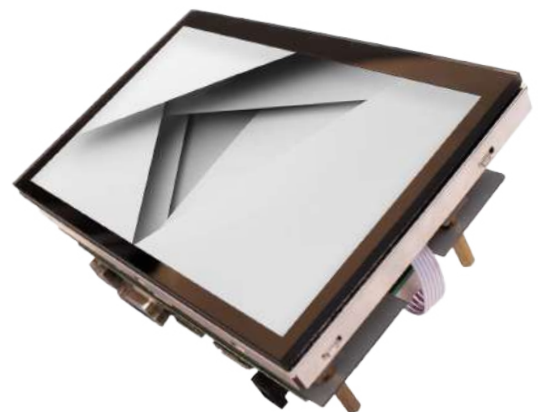

TECHNICAL FEATURES

Size	7"
Brightness	1100 cd/m2
Resolution	1240x600
Viewing Angle	IPS
Video I/F	VGA-HDMI-DP
Op. Temp.	0° +85°C
Touch technology	pCAP 4 mm
Touch I/F	USB
Voltage-IN	12-24V