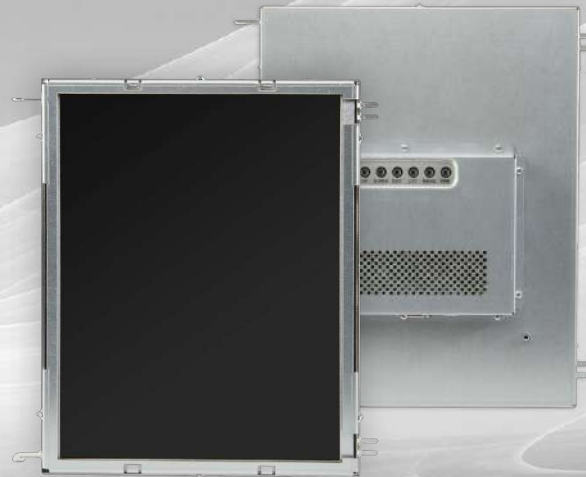

Follow us

Visit our website

www.keyfuture.com

Monitor 15"

Essential design and well industrialized

15" open frame monitor with a simple and streamlined design, cover glass protection, and touch screen sensor.

Video interfaces: VGA/HDMI/DP.
450 cd/m² TFT, wide-range operating temperature.
12V power supply.

Monitor 15"

FEATURE HIGHLIGHTS

Touch monitor 12.1"

Interfaces VGA/HDMI/DP

Op.Temp. -30° +85C

Brightness 1000cd/m2

MONEY MANAGEMENT
MACHINE

TECHNICAL FEATURES

Size	15"
Brightness	450cd/m2
Resolution	1024*768
Viewing Angle	80/80/70/80
Video I/F	VGA-HDMI-DP
Op. Temp.	-30° +85°C
Touch technology	/
Touch I/F	/
Voltage-IN	12-24V