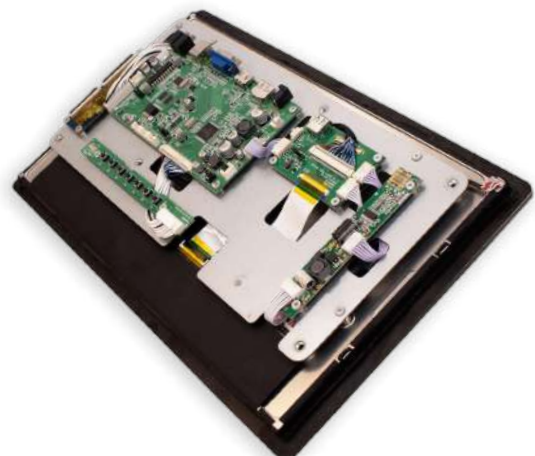

| TECHNICAL FEATURES

Size	15.6"
Brightness	850 cd/m2
Resolution	1920*1080
Viewing Angle	89/89/89/89
Video I/F	HDMI-VGA-DP
Op. Temp.	-30° +85°C
Touch technology	pCAP 6 mm
Touch I/F	USB
Voltage-IN	12-24V