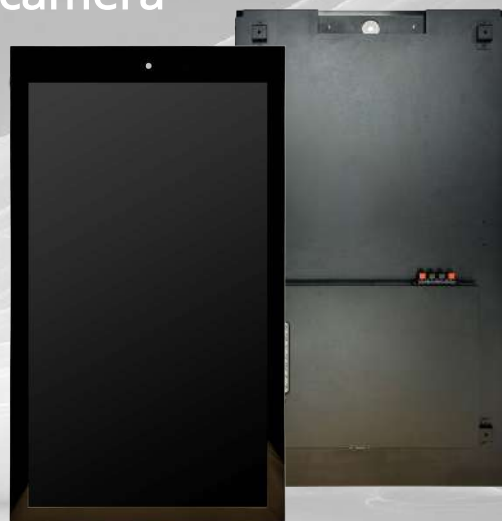

YOUR IDEAS, OUR NEXT CHALLENGE

Industrial Monitors

Touch monitor 27" indoor with camera

Money management machines, Money deposit machines,
ATM, Retail, Coffee machine, Kiosk, Vending machine,
Petrol pump and O.P.T (Outdoor Payment Terminal)

Follow us

Visit our website

www.keyfuture.com

Touch monitor 27" indoor with camera

Essential design and well industrialized

Monitor 27" with a modern and attractive design, with 250 cd TFT and 3 mm touch, AntiGlare treatment for better visibility of the contents on the screen. Video interfaces HDMI/VGA/DP, remote control via USB B for remote management of TFT specifications, and the possibility of activating accessories such as temperature, vibration, and proximity sensors. Integrated audio. The monitor is equipped with a camera for facial and gender recognition, to allow profiling and targeted marketing activities, mainly in the retail sector.

Touch monitor 27" indoor with camera

INTENDED USE

MONEY MANAGEMENT MACHINE

MONEY DEPOSIT MACHINES

ATM

KIOSK

VENDING MACHINE

PETROL PUMP AND O.P.T

COFFEE MACHINE

RETAIL

FEATURE HIGHLIGHTS

Touch monitor 27"

Touch technology: pCAP 3 mm
AntiGlare treatment

Optional additional sensors -
brightness/temperature/vibration/
proximity

Remote control via USB-B

TECHNICAL FEATURES