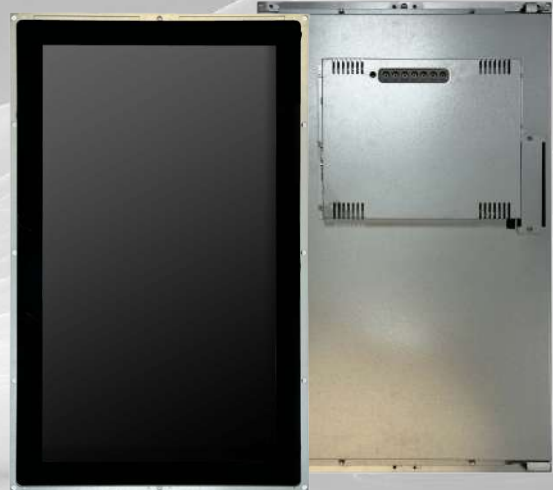

www.keyfuture.com

Touch monitor 27" open frame outdoor

Essential design and well industrialized

Monitor 27" robusto ed adatto per ambienti esterni, con struttura metallica che permette un facile fissaggio sulla macchina.

FEATURE HIGHLIGHTS

Touch monitor 27"

Touch technology: pCAP 6mm

Optional additional sensors - brightness/temperature/vibration/proximity

Remote control via USB-B

Touch monitor 27" open frame outdoor

INTENDED USE